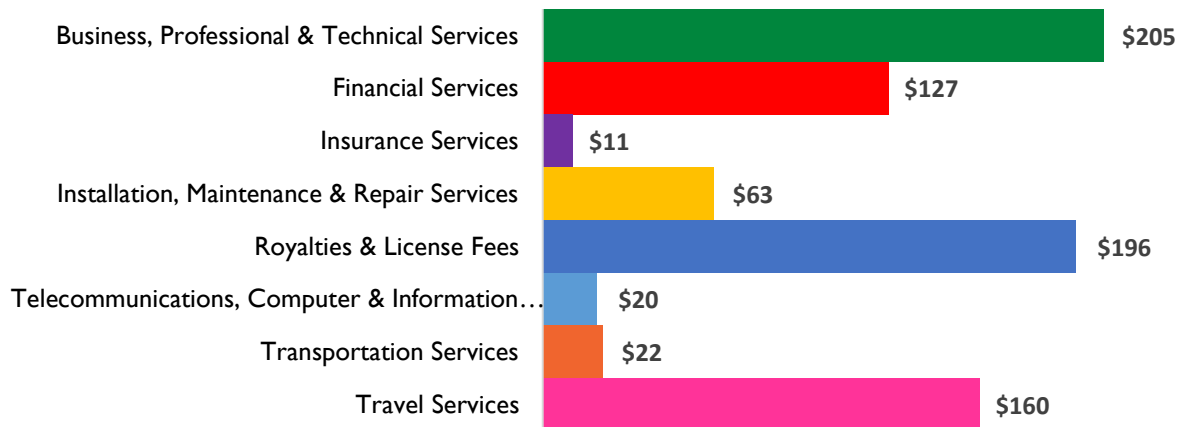

Illinois District 14

Services Exports

2006	2014
\$412 million	\$805 million

2014 Snapshot: Services Exports

Services Exports (2014)

(in millions USD)

Total 2014 Exports- \$805 million