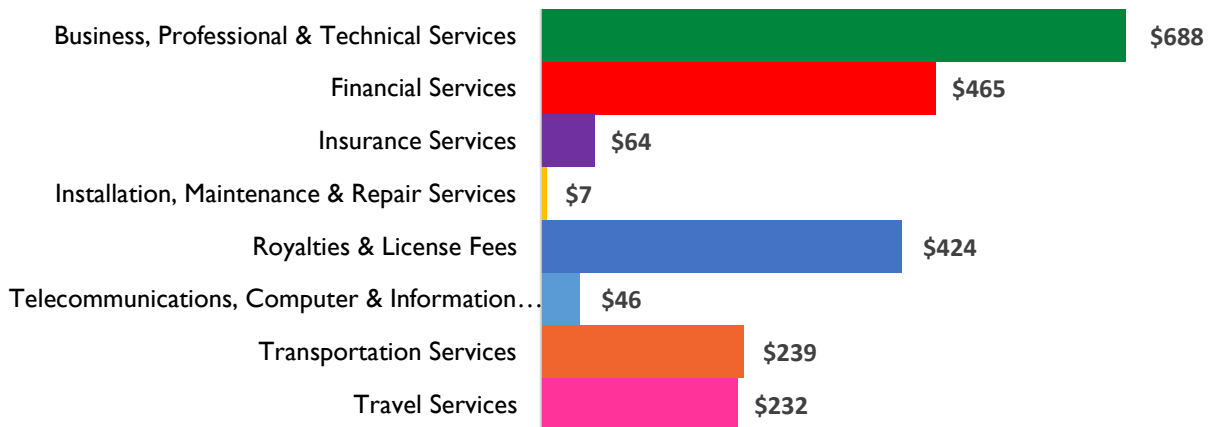

Illinois District 10

Services Exports

2006	2014
\$1.2 billion	\$2.2 billion

2014 Snapshot: Services Exports

Services Exports (2014)

(in millions USD)

Total 2014 Exports- \$2.2 billion