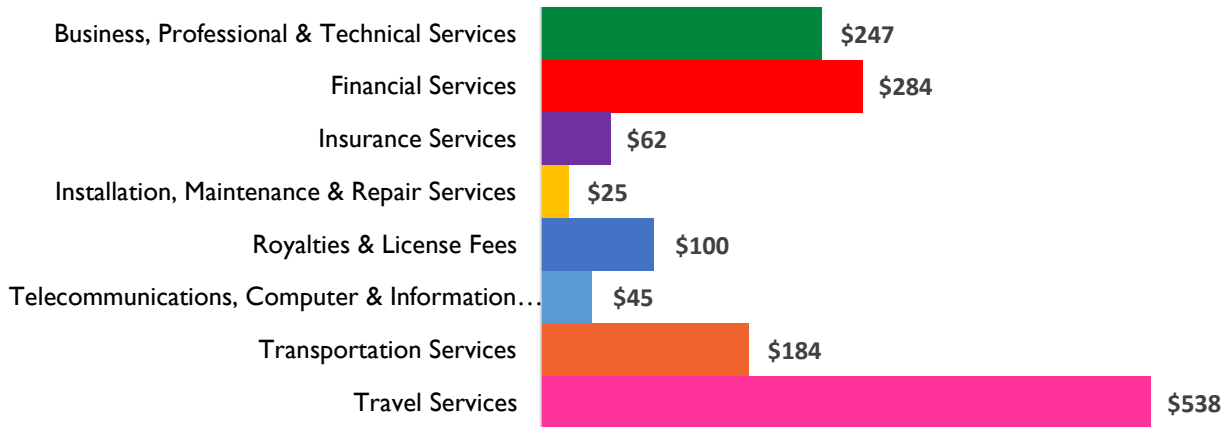

Illinois District I

Services Exports

2006	2014
\$877 million	\$1.5 billion

2014 Snapshot: Services Exports

Services Exports (2014) (in millions USD)

Total 2014 Exports- \$1.5 billion