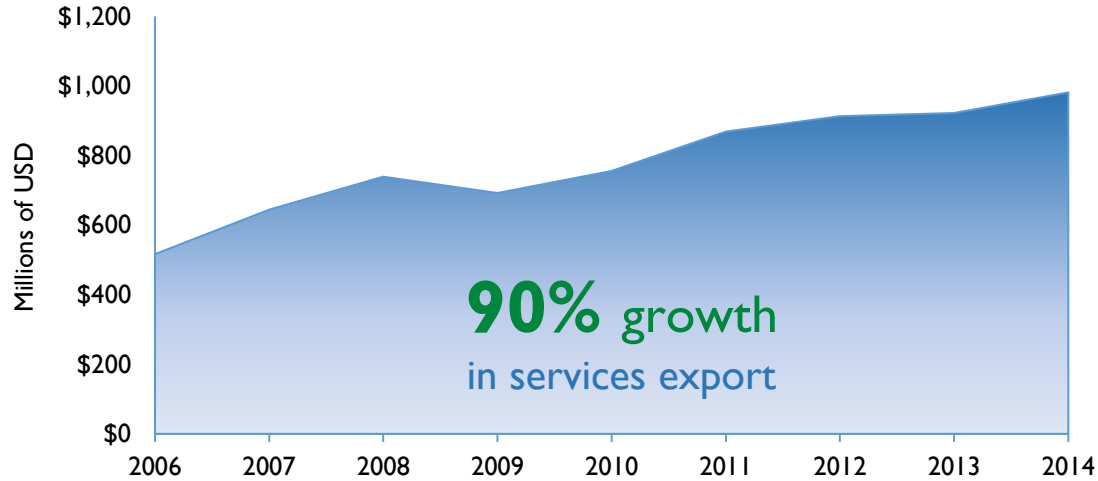

Idaho District 2

Services Exports

2006	2014
\$517 million	\$981 million

2014 Snapshot: Services Exports

Services Exports (2014)

(in millions USD)

Total 2014 Exports- \$981 million