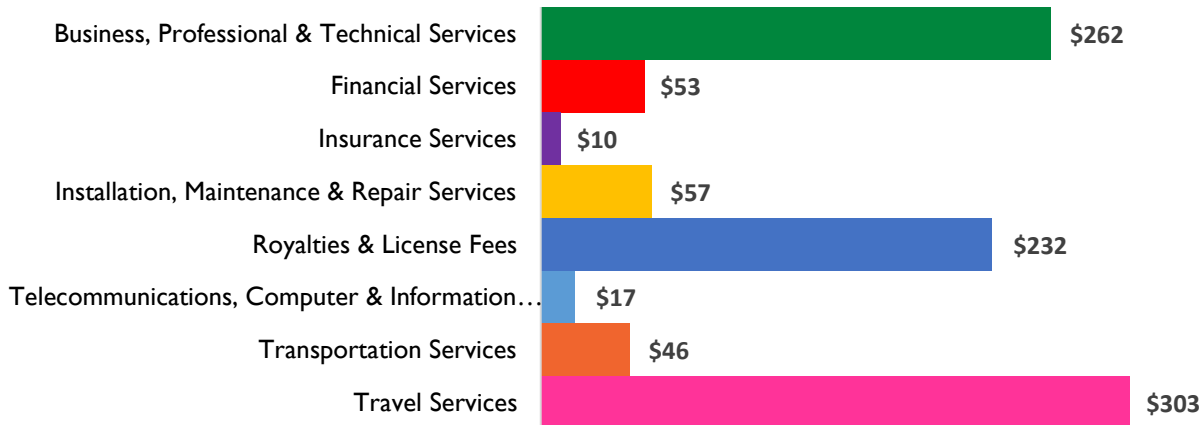

Idaho District 2

Services Exports

2006	2014
\$517 million	\$981 million

2014 Snapshot: Services Exports

Services Exports (2014)

(in millions USD)

Total 2014 Exports- \$981 million