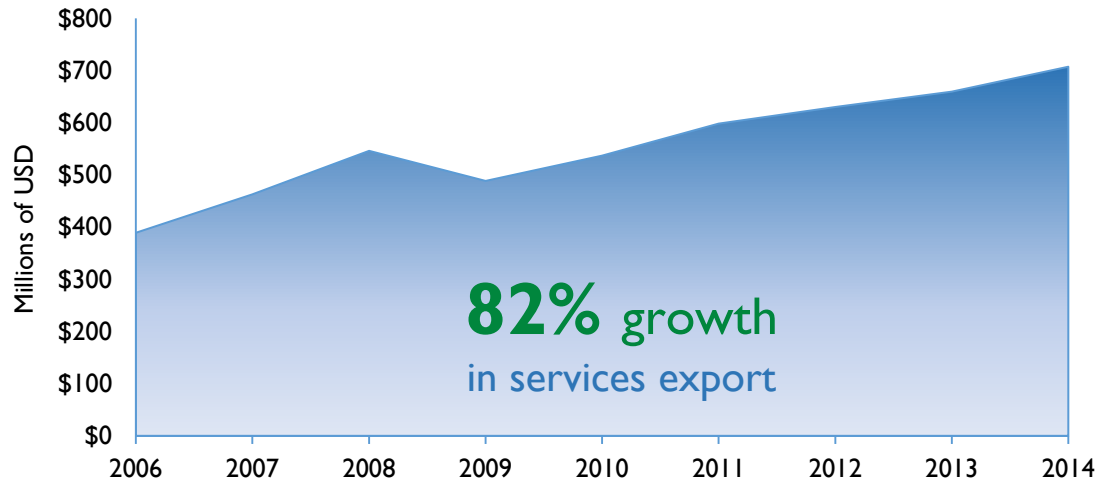

## Idaho District I

### Services Exports

2006	2014
\$389 million	\$707 million

### Services Exports (2014)

(in millions USD)

**Total 2014 Exports- \$707 million**