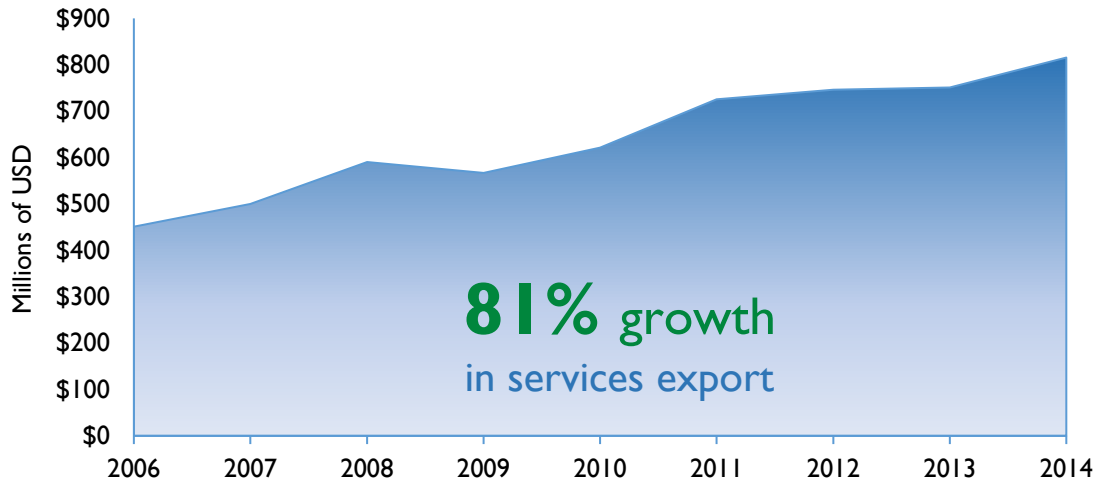

Iowa District 2

Services Exports

2006	2014
\$451 million	\$816 million

2014 Snapshot: Services Exports

Services Exports (2014)

(in millions USD)

Total 2014 Exports- \$816 million