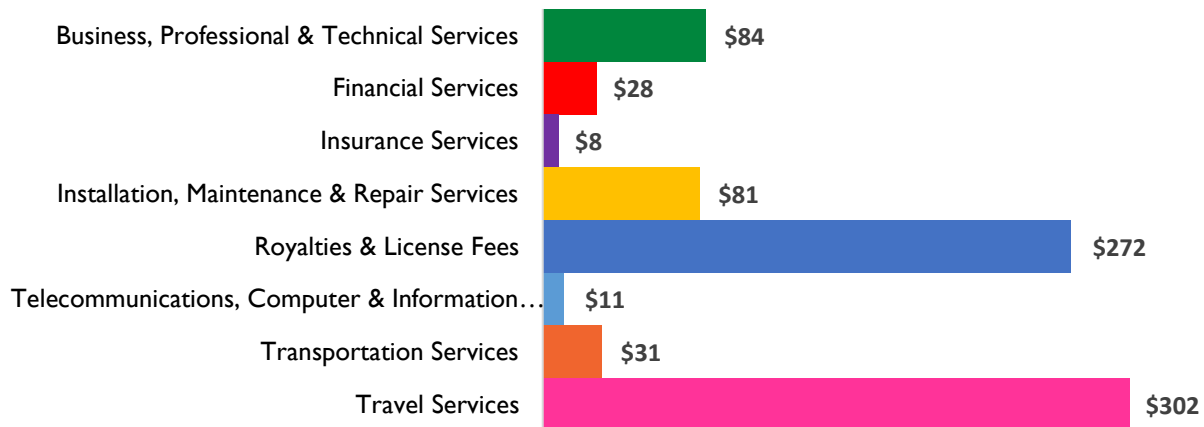

Iowa District 2

Services Exports

2006	2014
\$451 million	\$816 million

2014 Snapshot: Services Exports

Services Exports (2014)

(in millions USD)

Total 2014 Exports- \$816 million