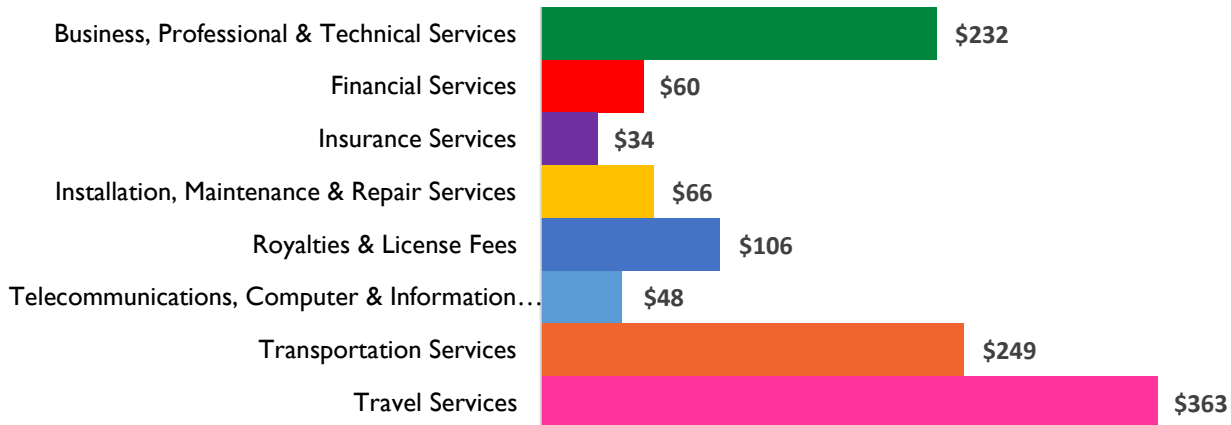

Florida District 20

Services Exports

2006	2014
\$728 million	\$1.2 billion

2014 Snapshot: Services Exports

Services Exports (2014)

(in millions USD)

Total 2014 Exports- \$1.2 billion