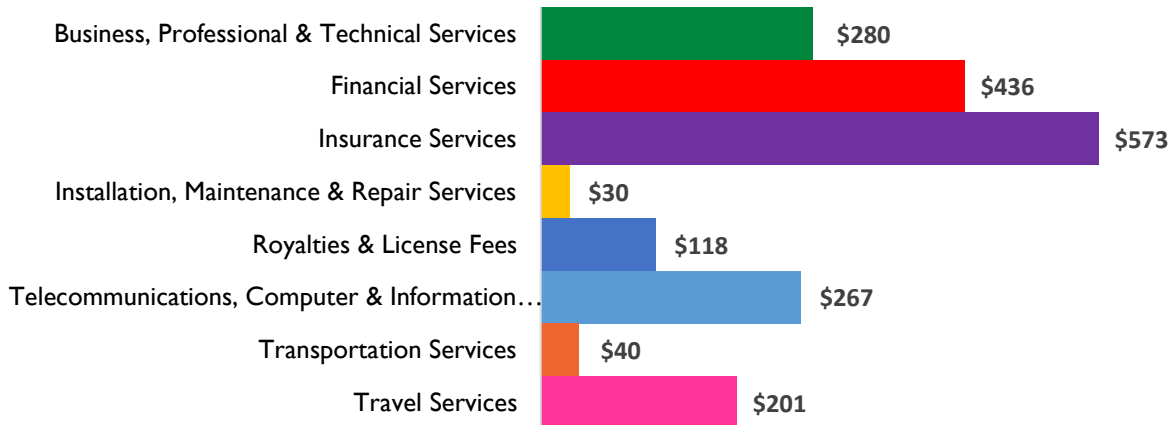

Connecticut District I

Services Exports

2006	2014
\$1.3 billion	\$1.9 billion

2014 Snapshot: Services Exports

Services Exports (2014)

(in millions USD)

Total 2014 Exports- \$1.9 billion