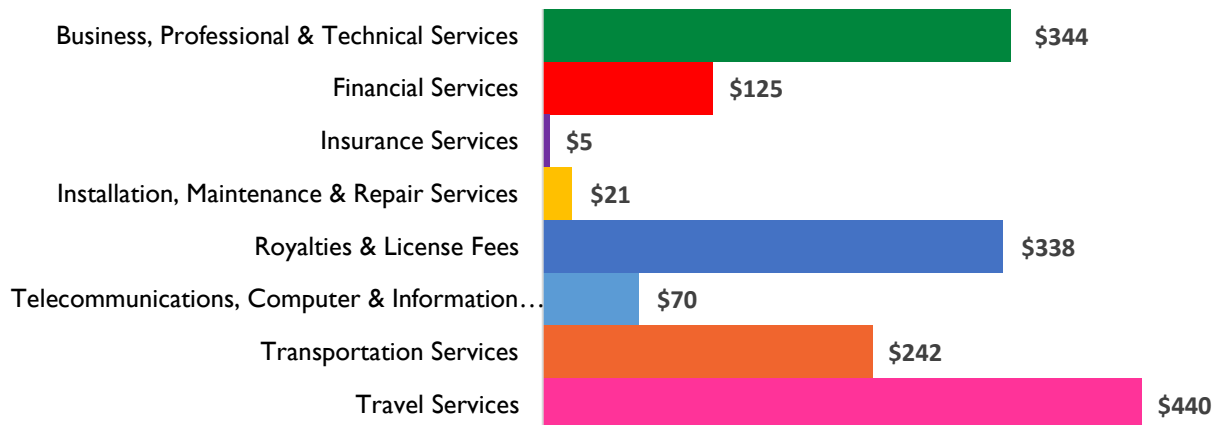

California District 38

Services Exports

2006	2014
\$1.1 billion	\$1.6 billion

2014 Snapshot: Services Exports

Services Exports (2014)

(in millions USD)

Total 2014 Exports- \$1.6 billion