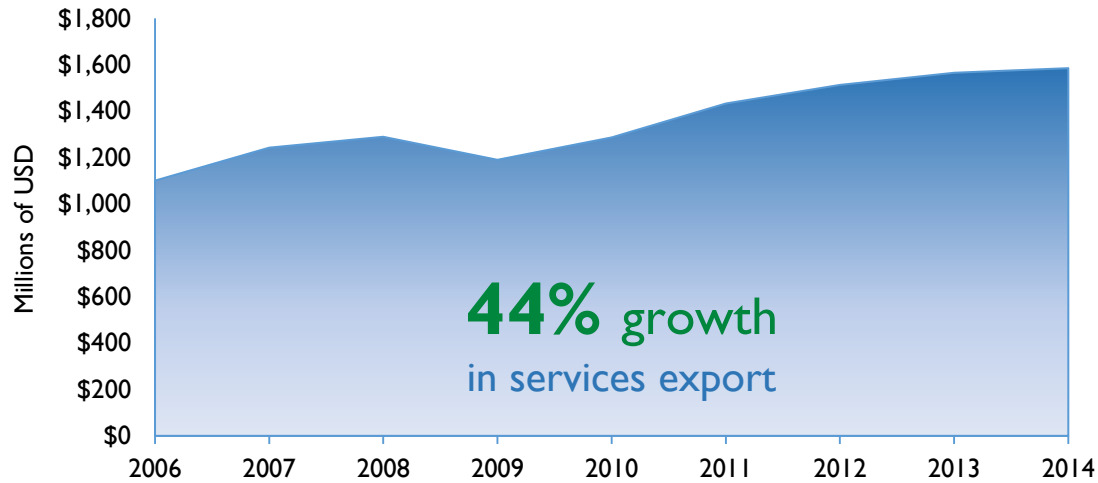

California District 38

Services Exports

2006	2014
\$1.1 billion	\$1.6 billion

2014 Snapshot: Services Exports

Services Exports (2014)

(in millions USD)

Total 2014 Exports- \$1.6 billion