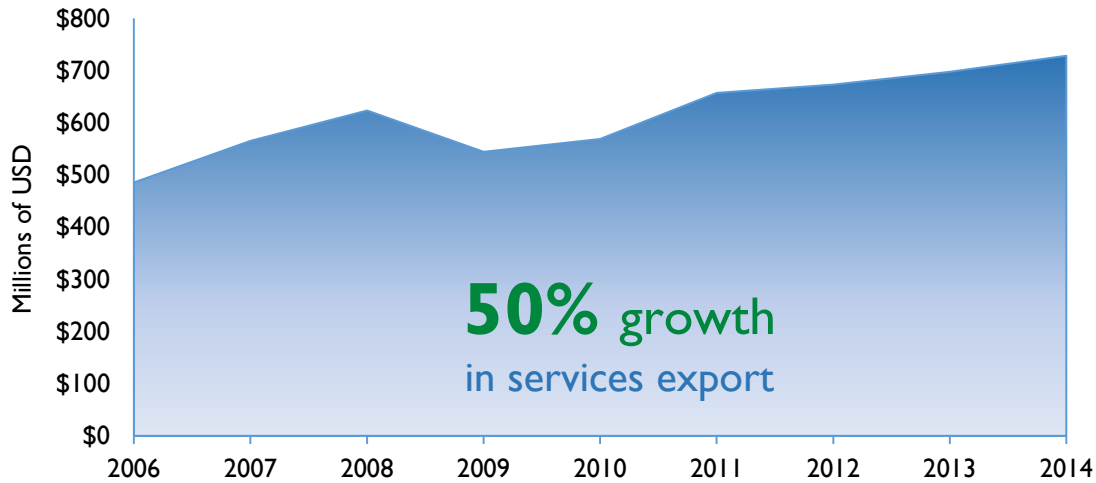

## California District 36

### Services Exports

2006	2014
\$486 million	\$728 million

### Services Exports (2014)

(in millions USD)

**Total 2014 Exports- \$728 million**