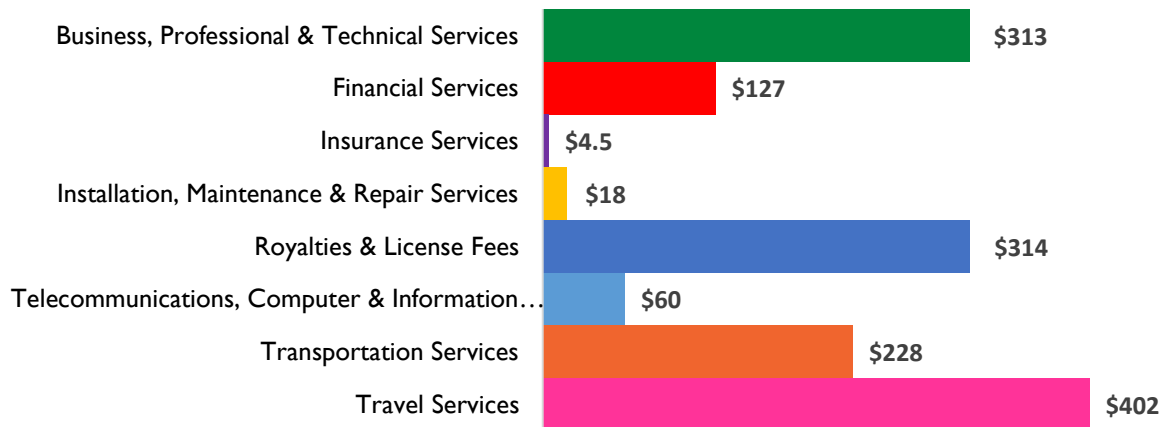

California District 32

Services Exports

| 2006 | 2014 |
|-------------|---------------|
| \$1 billion | \$1.5 billion |

2014 Snapshot: Services Exports

Services Exports (2014)

(in millions USD)

Total 2014 Exports- \$1.5 billion