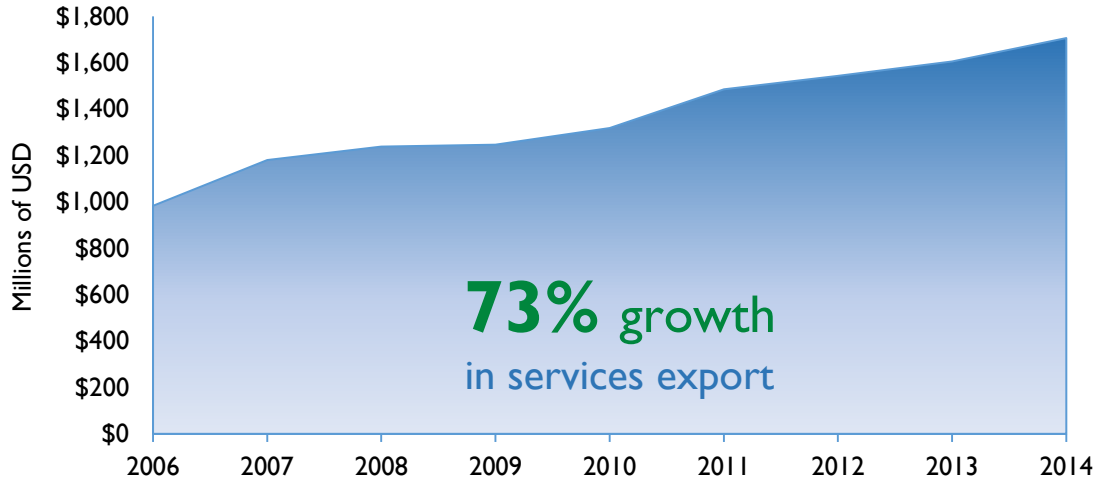

California District 26

Services Exports

2006	2014
\$984 million	\$1.7 billion

2014 Snapshot: Services Exports

Services Exports (2014)

(in millions USD)

Total 2014 Exports- \$1.7 billion