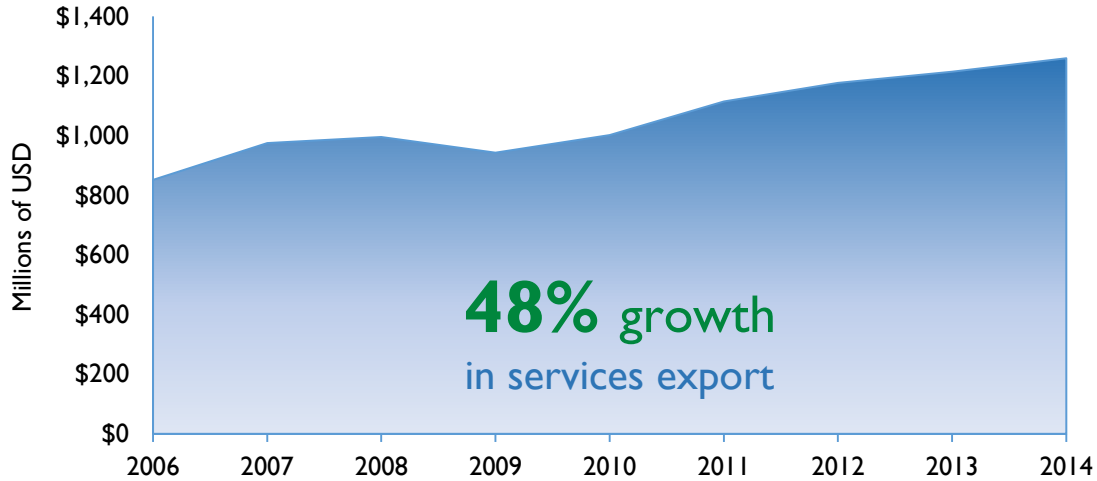

California District 25

Services Exports

2006	2014
\$852 million	\$1.3 billion

2014 Snapshot: Services Exports

Services Exports (2014)

(in millions USD)

Total 2014 Exports- \$1.3 billion