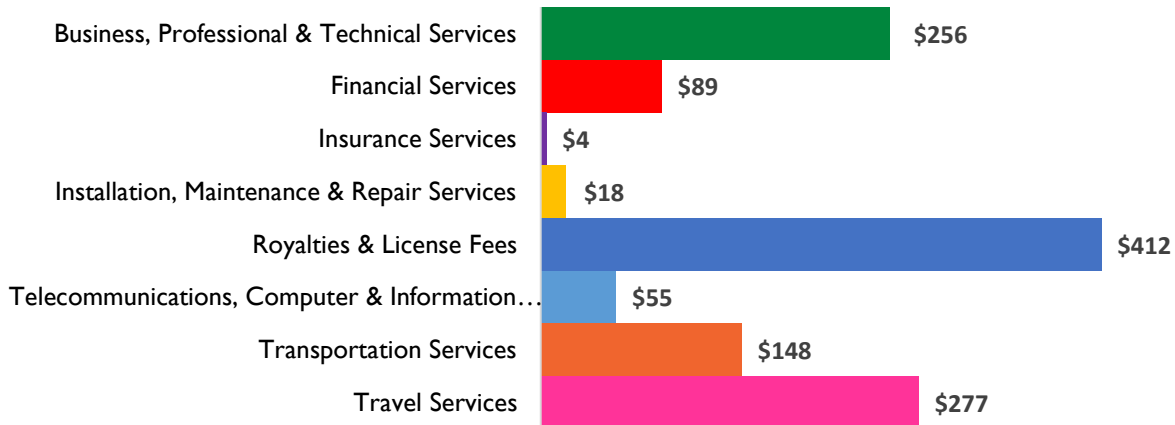

California District 25

Services Exports

2006	2014
\$852 million	\$1.3 billion

2014 Snapshot: Services Exports

Services Exports (2014)

(in millions USD)

Total 2014 Exports- \$1.3 billion