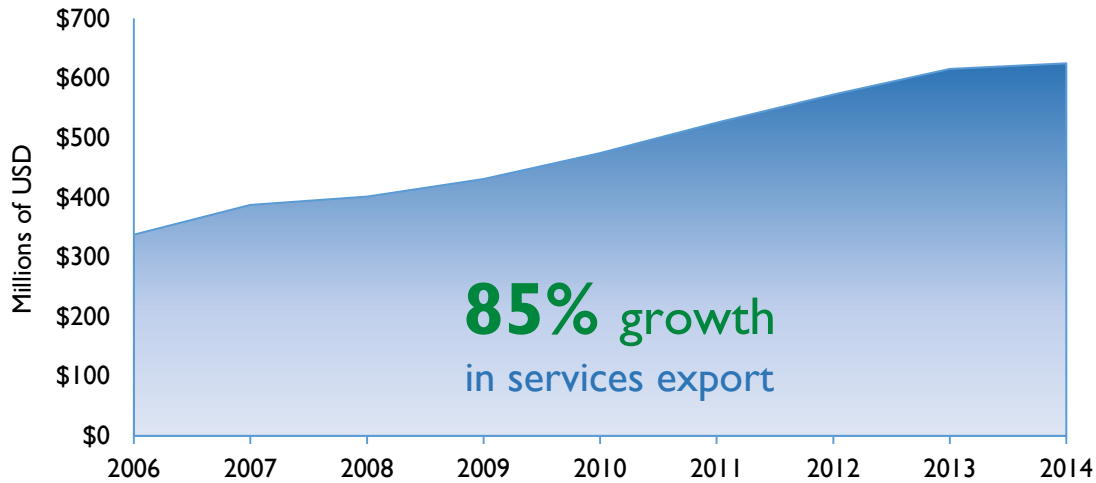

California District 23

Services Exports

2006	2014
\$338 million	\$625 million

2014 Snapshot: Services Exports

Services Exports (2014)

(in millions USD)

Total 2014 Exports- \$625 million