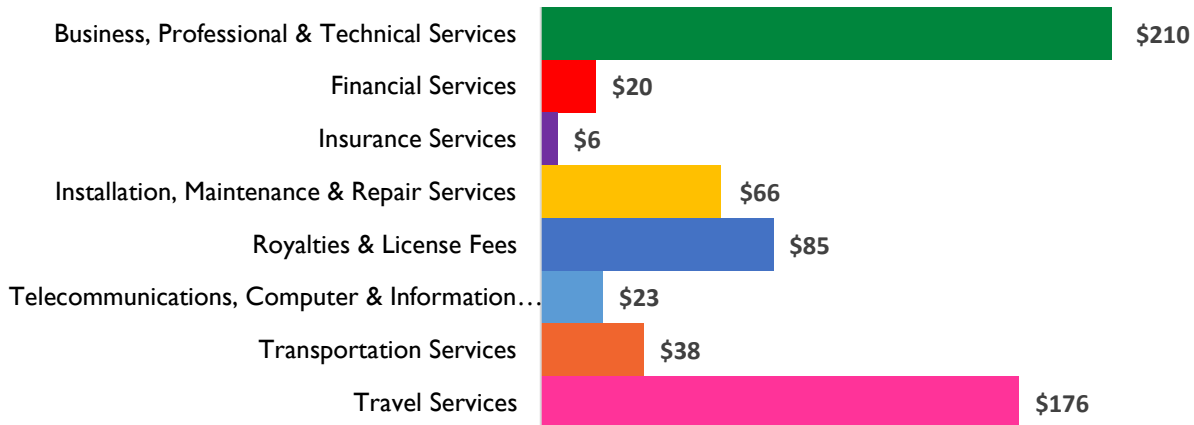

California District 23

Services Exports

2006	2014
\$338 million	\$625 million

2014 Snapshot: Services Exports

Services Exports (2014)

(in millions USD)

Total 2014 Exports- \$625 million