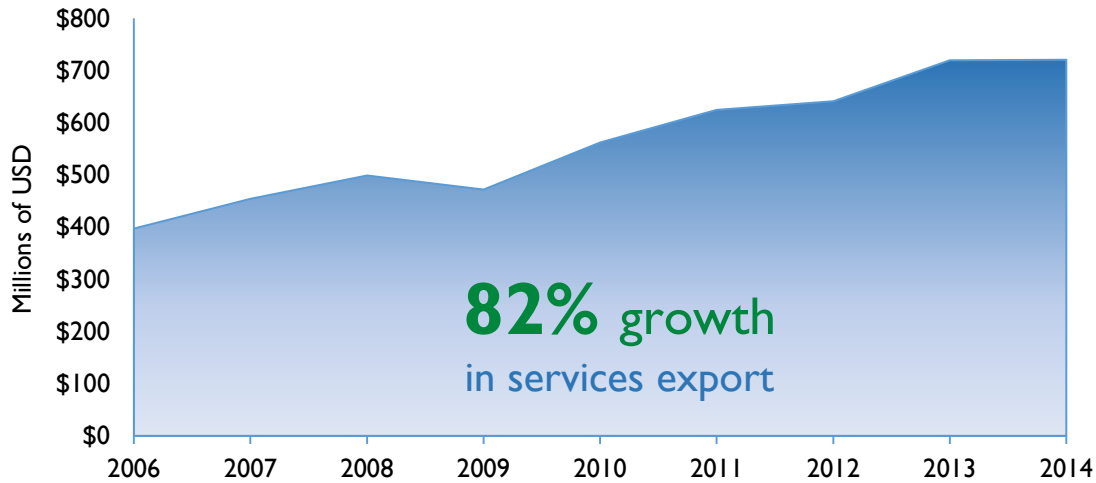

California District 22

Services Exports

2006	2014
\$397 million	\$721 million

2014 Snapshot: Services Exports

Services Exports (2014)

(in millions USD)

Total 2014 Exports- \$721 million