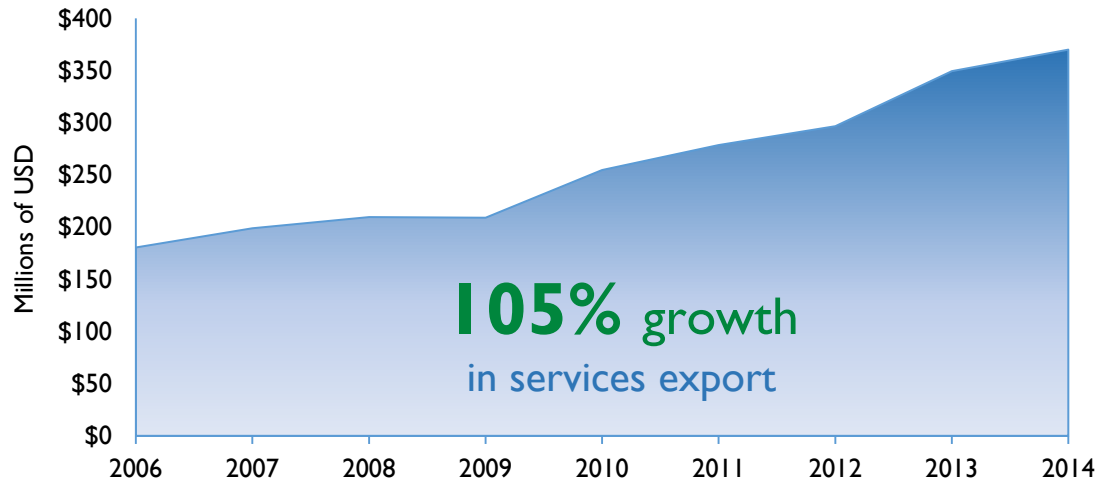

California District 21

Services Exports

2006	2014
\$180 million	\$370 million

2014 Snapshot: Services Exports

Services Exports (2014)

(in millions USD)

Total 2014 Exports- \$370 million