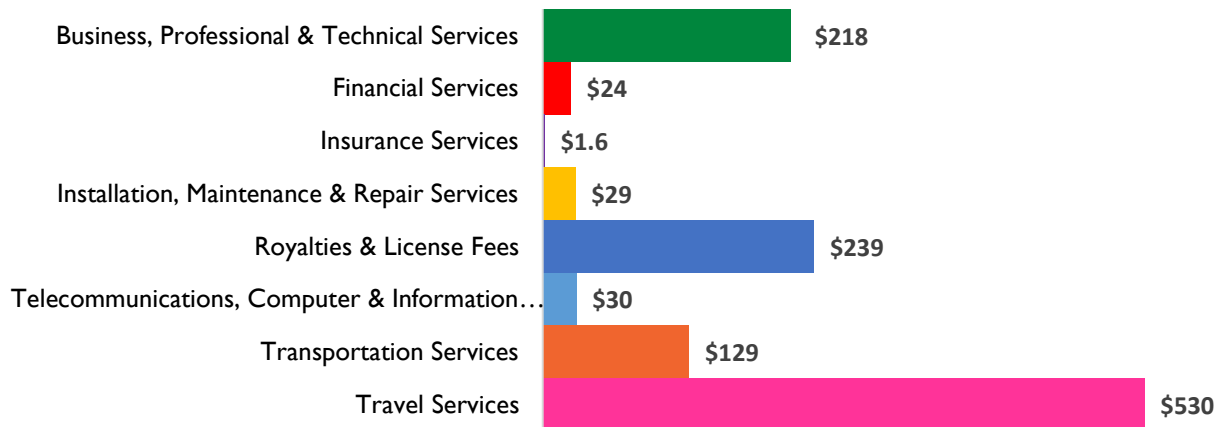

California District 20

Services Exports

2006	2014
\$674 million	\$1.2 billion

2014 Snapshot: Services Exports

Services Exports (2014)

(in millions USD)

Total 2014 Exports- \$1.2 billion