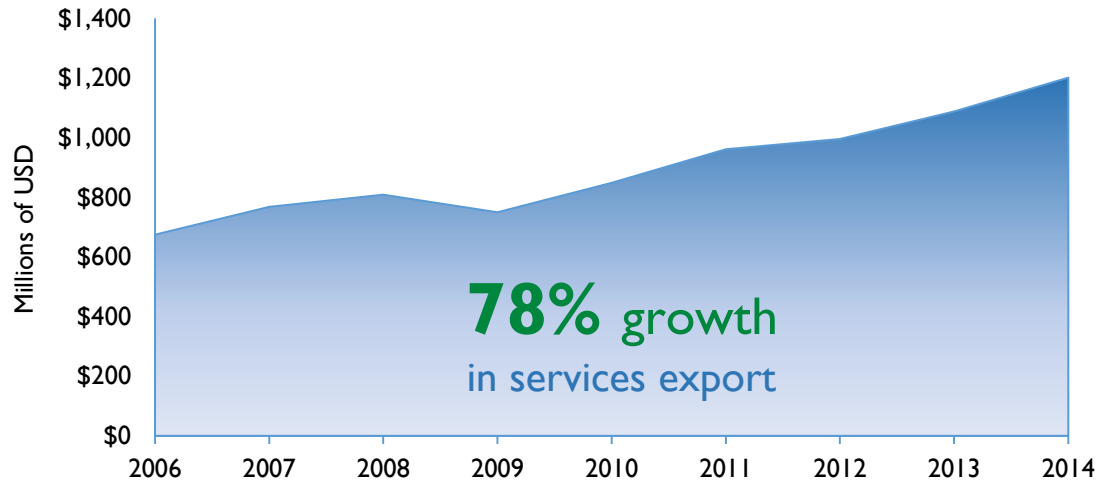

California District 20

Services Exports

2006	2014
\$674 million	\$1.2 billion

2014 Snapshot: Services Exports

Services Exports (2014)

(in millions USD)

Total 2014 Exports- \$1.2 billion