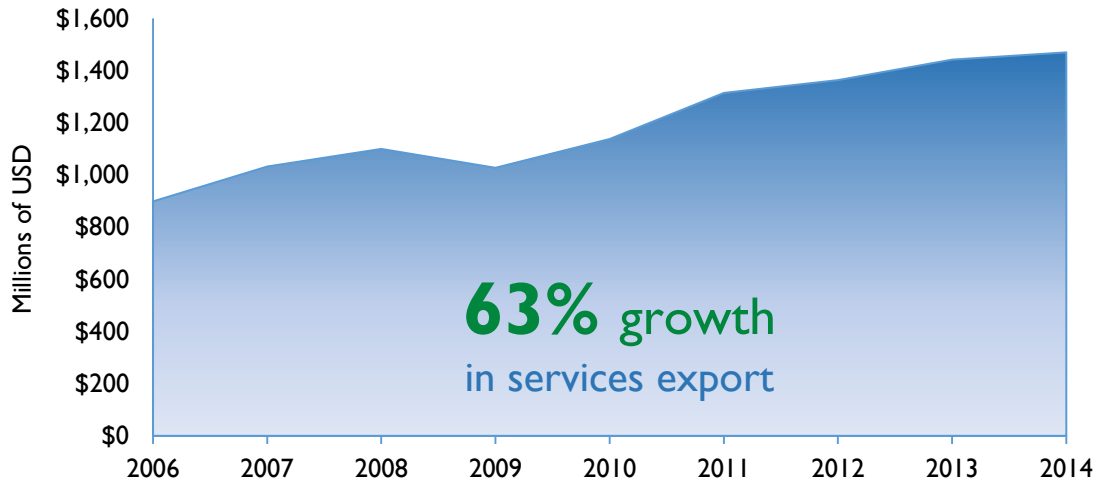

California District 2

Services Exports

2006	2014
\$899 million	\$1.5 billion

2014 Snapshot: Services Exports

Services Exports (2014) (in millions USD)

Total 2014 Exports- \$1.5 billion