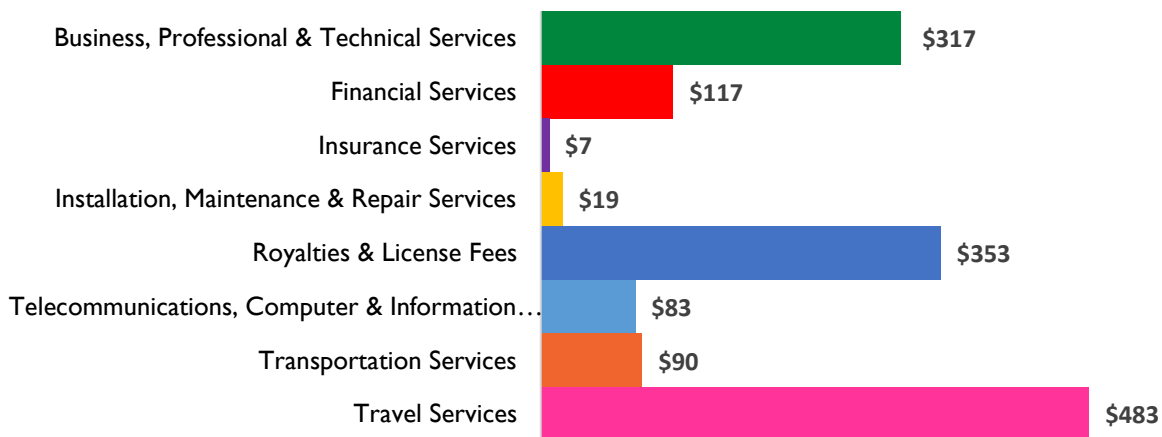

California District 2

Services Exports

2006	2014
\$899 million	\$1.5 billion

2014 Snapshot: Services Exports

Services Exports (2014) (in millions USD)

Total 2014 Exports- \$1.5 billion