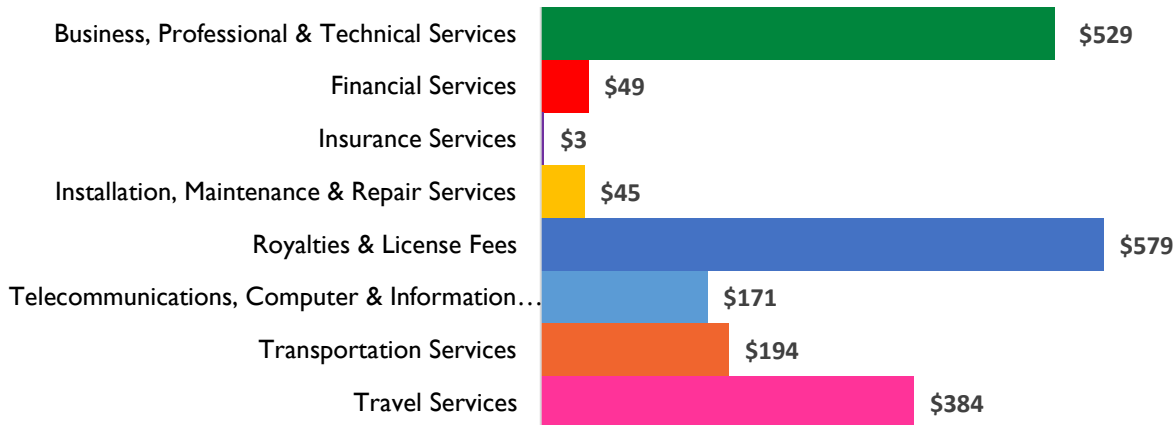

California District 15

Services Exports

2006	2014
\$1.2 billion	\$1.9 billion

2014 Snapshot: Services Exports

Services Exports (2014)

(in millions USD)

Total 2014 Exports- \$1.9 billion