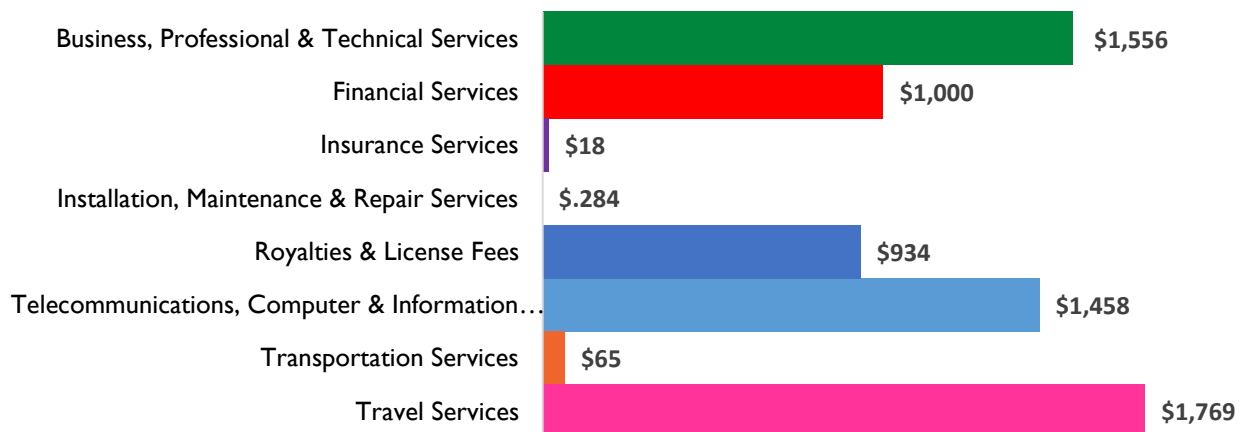

## California District 12

### Services Exports

2006	2014
\$3.2 billion	\$6.8 billion

### Services Exports (2014) (in millions USD)

**Total 2014 Exports- \$6.8 billion**