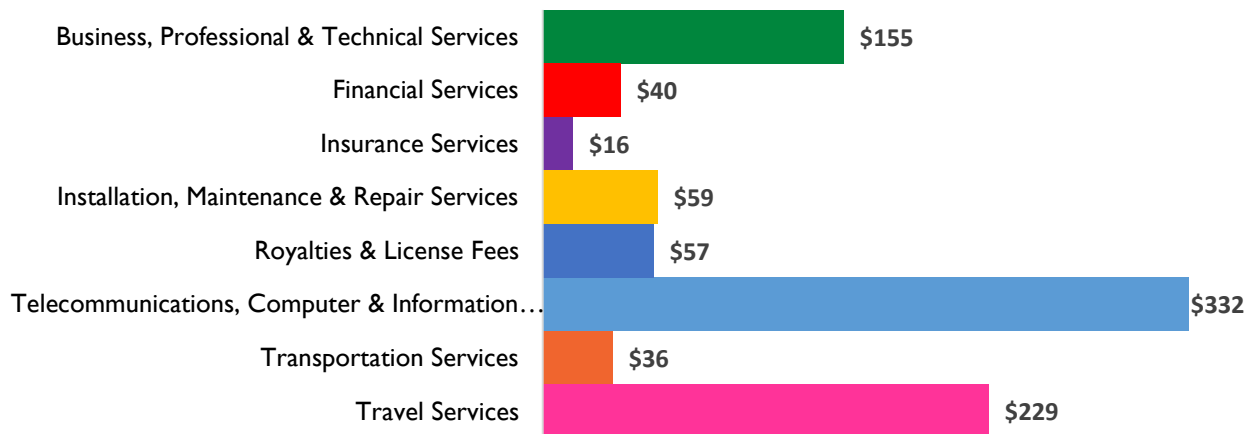

## Arkansas District 2

### Services Exports

2006	2014
\$428 million	\$924 million

### Services Exports (2014) (in millions USD)

**Total 2014 Exports- \$924 million**