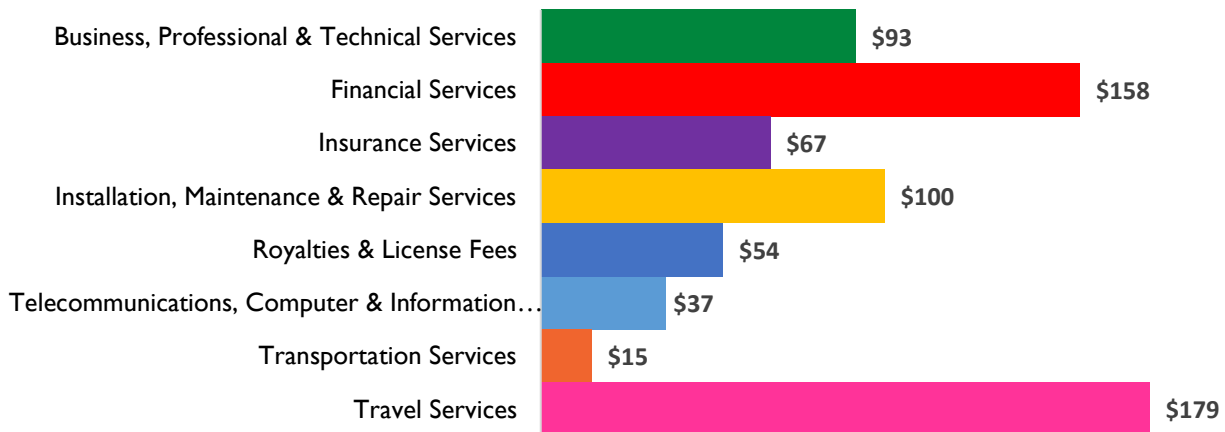

## Alabama District 6

### Services Exports

2006	2014
\$385 million	\$703 million

### Services Exports (2014) (in millions USD)

**Total 2014 Exports- \$703 million**