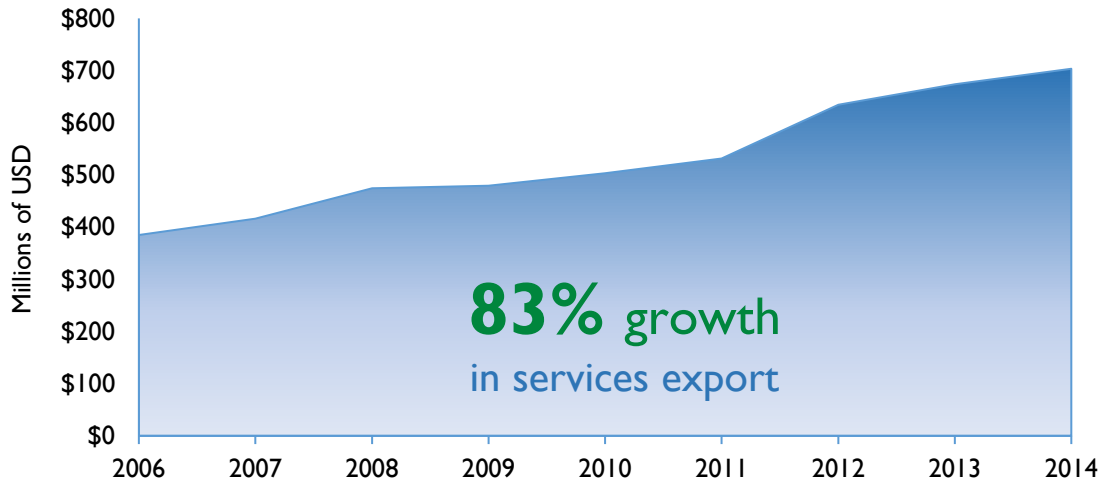

## Alabama District 6

### Services Exports

2006	2014
\$385 million	\$703 million

### Services Exports (2014) (in millions USD)

**Total 2014 Exports- \$703 million**