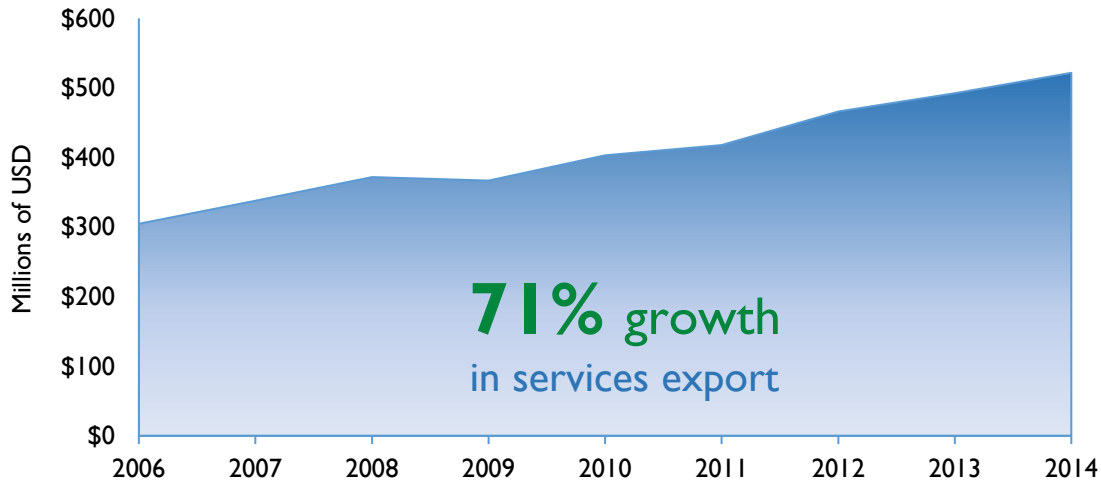

## Alabama District 2

### Services Exports

2006	2014
\$305 million	\$522 million

### Services Exports (2014)

(in millions USD)

**Total 2014 Exports- \$522 million**