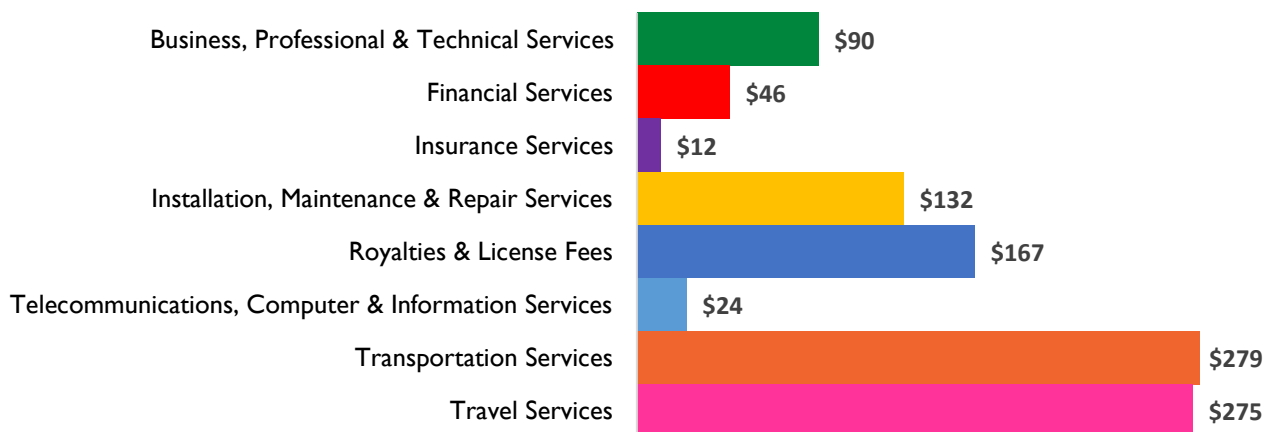

Alabama District I

Services Exports

2006	2014
\$400 million	\$1.02 billion

2014 Snapshot: Services Exports

Services Exports (2014) (in millions USD)

Total 2014 Exports- \$1.02 billion