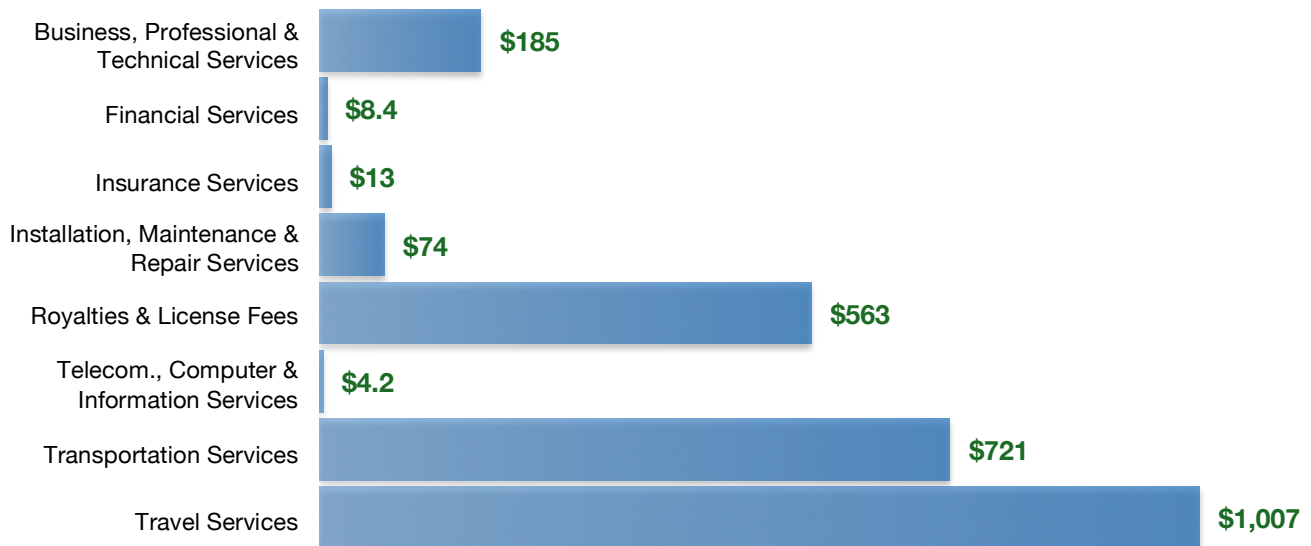

LA-2 Services Exports by Sector, 2016 ($ Millions)

* Sources: District export and jobs data from The Trade Partnership. Copyright 2018. The Coalition of Services Industries. All rights reserved.

For more information on all fifty states, please visit servicescoalition.org/exports or contact admin@uscisi.org