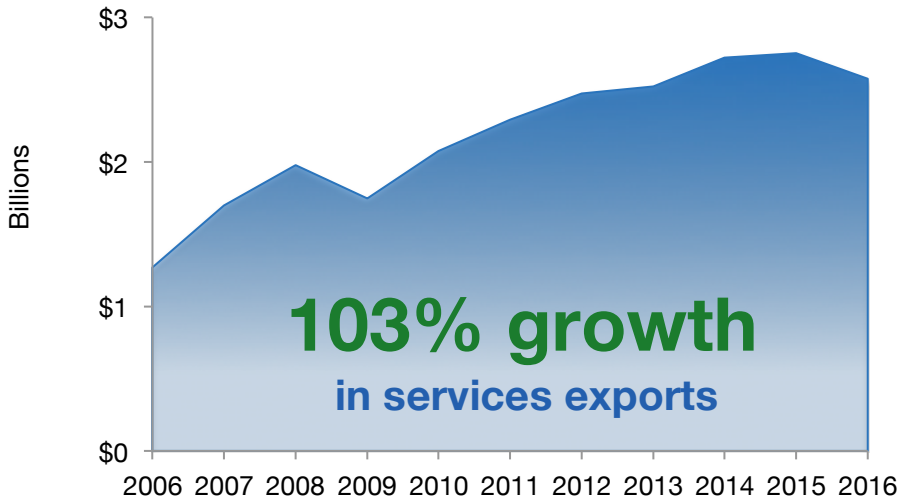

## LOUISIANA'S 2ND DISTRICT

### LA-2 Services Exports to the World

2006	2016
<b>\$1.3 billion</b>	<b>\$2.6 billion</b>

**To China:** \$218 million in services exports supporting **1,589 jobs** in 2016

**To Canada:** \$167 million in services exports supporting **1,266 jobs** in 2016