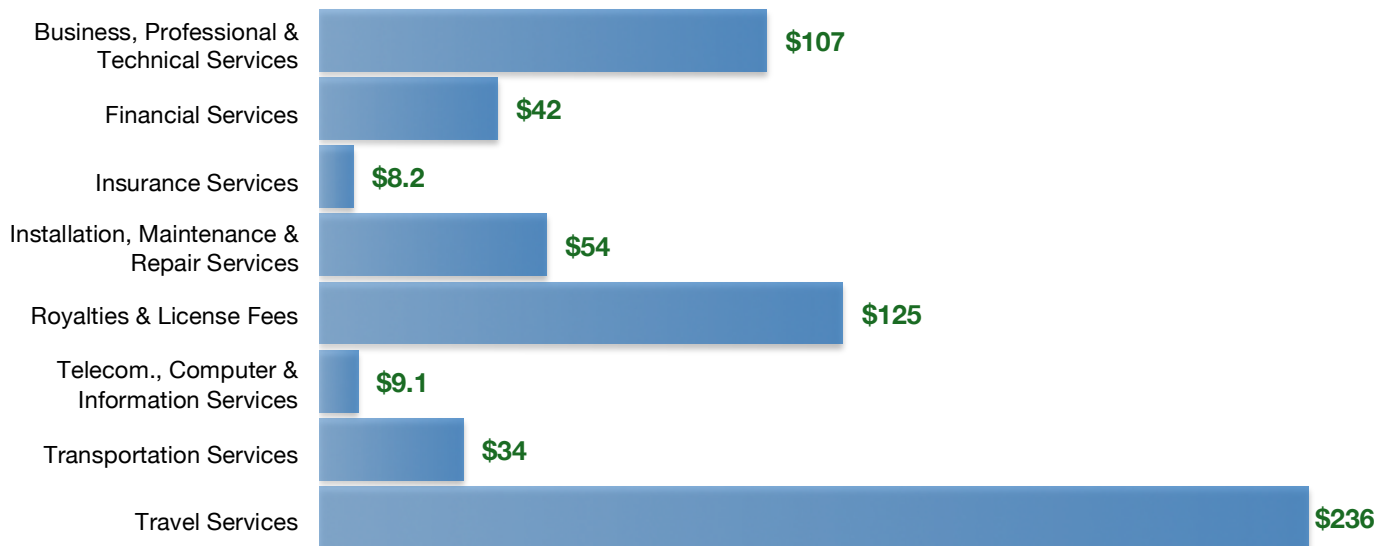

ID-1 Services Exports by Sector, 2016 ($ Millions)

* Sources: District export and jobs data from The Trade Partnership.
Copyright 2018. The Coalition of Services Industries. All rights reserved.

For more information on all fifty states, please visit servicescoalition.org/exports or contact admin@uscisi.org